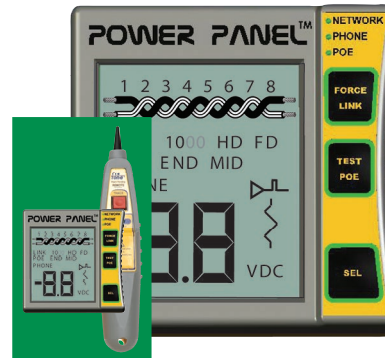

IMPROVE YOUR CAT 5/6 CABLE, DEVICE & POWER TESTING AT REVOLUTIONARY HIGH TECHNOLOGY PRICES....

REAL WORLD CERTIFIER™

ORDER
RWC1000K

IMPROVE YOUR TESTING BY MOVING UP TO THE RWC! DOES ALL THE NORMAL TEST PLUS TESTS THE SPEED PARAMETERS OF THE CABLE USING A UNIQUE DIGITAL METHOD. ALSO TESTS DEVICES AND STORES UP TO 250 TESTS FOR LATER PRINTING.

ULTRA BRIGHT TONER PROBE

ProTone TECHNOLOGY
WIRE LOCATOR. ULTRABRIGHT LED TIP, 60HZ WARNING LED, FILTERED TO BLOCK FLUORESCENT HUMM.

ORDER
CTX590

TVR10/100/1000 LAN TESTER

NO EXPERIENCE REQUIRED!
ADVERTISED AND
NEGOTIATED SPEED. TESTS CABLES
AND INCLUDES A TONER/PROBE.

ORDER
TVR1000K

POWER PANEL™

CAT5/6 DVM AND NETWORK/PoE EXERCISER

CAT5/6 CABLES ARE JAMMED WITH DATA, PHONE, SECURITY CAMERAS ... AND 48 VOLTS OF POWER ("POWER OVER ETHERNET") ... NOW YOU CAN SPOT THESE DEVICES AND USE INTERACTIVE BUTTONS TO EXERCISE BOTH SWITCHES AND POWER.